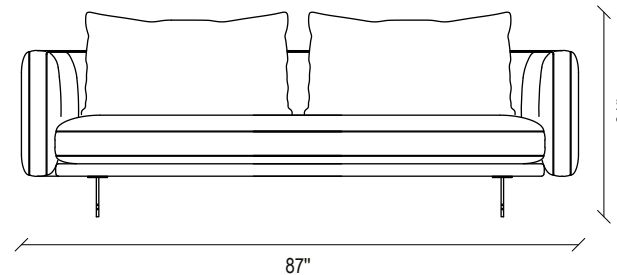

DAKAR MODULAR SOFA GROUP
TECHNICAL CONTENT //

DAKAR MODULAR SOFA GROUP

3 Seat Sofa

41"

Single Armrest Rest Module

41"

2 Seat Sofa

41"