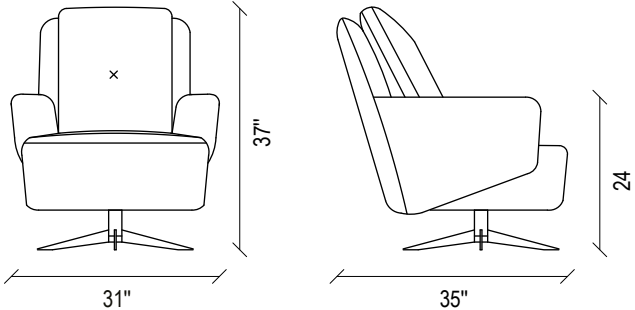

Milan Accent Chair