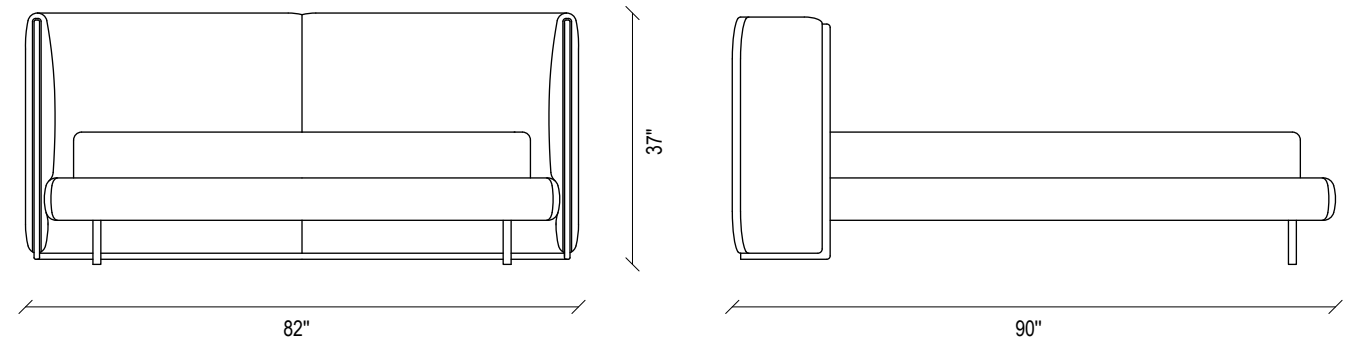

TUNIS BED FRAME WITH HEADBOARD
TECHNICAL CONTENT //

TUNIS BED FRAME WITH HEADBOARD

Bed Frame

Bed Frame With Headboard

Modern design, headboard with wooden lapels surrounding the bed, leg pouf with wooden lapels completing the headboard form, black metal foot structure

Asmara Nightstand

Modern design, natural coating on MDF in black colour, different material components such as metal and marble-patterned ceramics, scratch and break resistant surface

Suva Nightstand

Modern design, natural veneer black colour on MDF, different material components such as metal and marble-patterned ceramics, scratch and break-resistant upper surface, metal leg design in tumbled gold colour