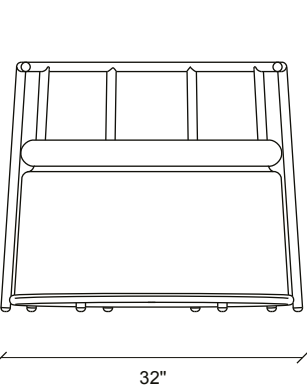

Pouff

Wide and functional use, metal legs in 5 different colour alternatives

Metal Accent Chair