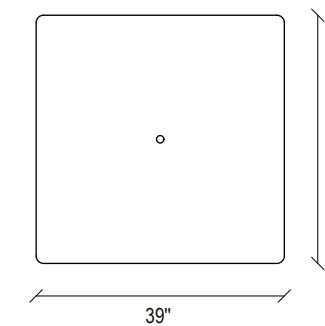

39"

Modular Sofa Group

Extra comfort with hybrid foam technology in the sitting area, exhaustion dyeing on the seat cushions, wide seating area, sharp Italian design lines, back cushion application, solid skeleton structure and long-lasting use with metal construction, high metal black feet, countless combinations thanks to module diversity

Victoria Accent Chair

Wide seat, exhaustion dyeing on the sitting area, black metal swivel foot