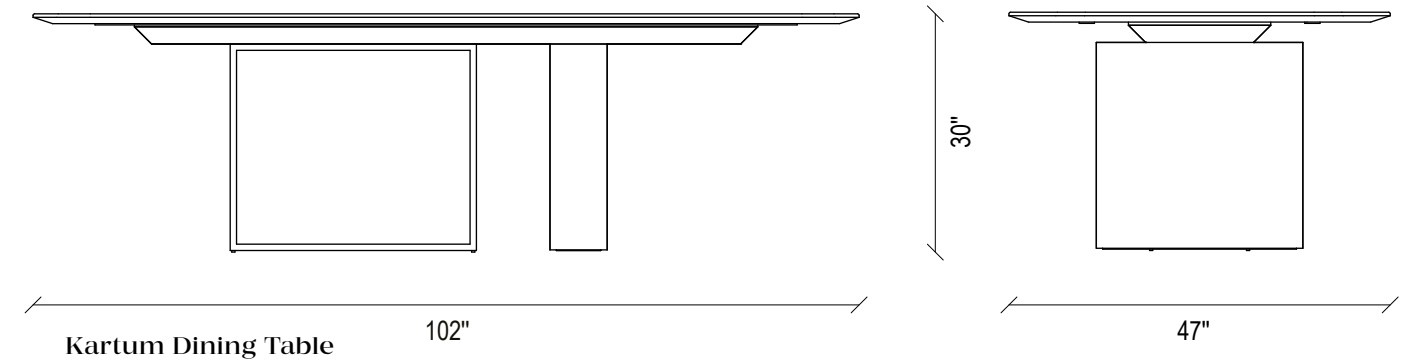

**KARTUM DINING TABLE
TECHNICAL CONTENT //**

KARTUM DINING TABLE

Dinner Table

Natural veneer on MDF, black colour top, metal tumbled gold and marble leg combination, elliptical shape, for 8-10 people

Lima Chair