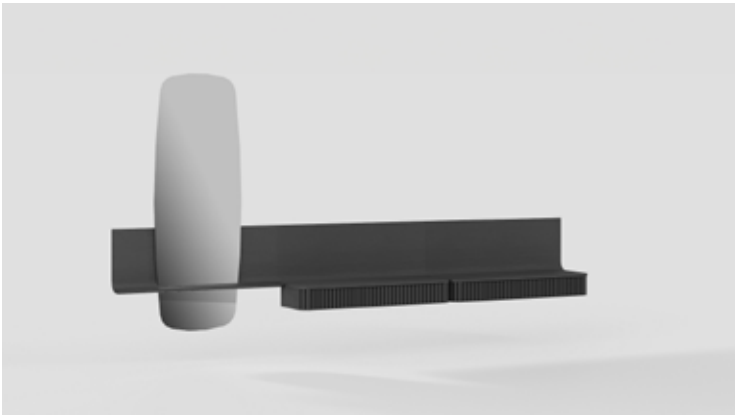

Rabat Mirror

Ruhr Mirror