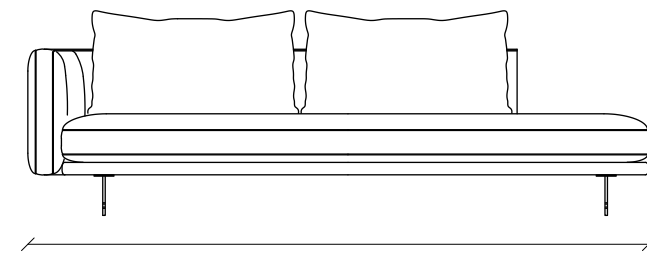

DAKAR MODULAR SOFA GROUP
TECHNICAL CONTENT //

DAKAR MODULAR SOFA GROUP

3 Seat Sofa

41"

Single Armrest Rest Module

41"

2 Seat Sofa

41"