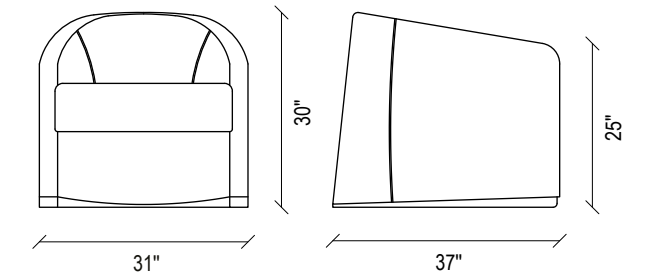

VIERA SOFA SET
TECHNICAL CONTENT //

VIERA SOFA SET

3 Seat Sofa

2.5 Seat Sofa

Viera Accent Chair

Viera Accent Chair - Swivel Leg

Sofa & Accent Chair

Back support profile for protecting the product's form in 3-seat and 2.5-seat sofas, high comfort with its goose feather in the back cushion filling, wide seating area that provides single bed comfort when the back cushions are removed, easily wipeable fabric structure provides convenience for cleaning, 3 different metal leg color options as Black, Gold and Rose, 2 different armchair design alternatives with fixed and swivel legs.