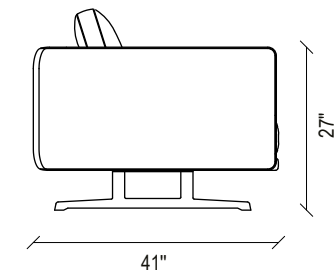

DAKAR MODULAR SOFA GROUP
TECHNICAL CONTENT //

DAKAR MODULAR SOFA GROUP

3 Seat Sofa

41"

Single Armrest Rest Module

41"

2 Seat Sofa

41"