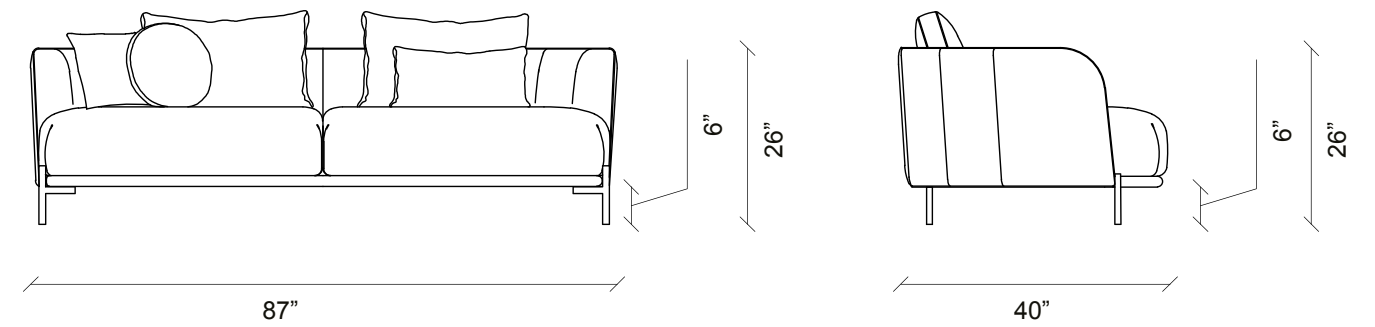

Modular Sofa Group

Extra comfort with hybrid foam technology in the sitting area, wide seating area, amorphous design, high metal legs, solid skeleton structure with metal construction and long-lasting use, comfortable back cushion application, rich decorative pillow application, unlimited combination possibilities thanks to the variety of modules

Havana Coffee Table Set

Coffee table design in 3 different forms:
Center table ellipse; marble top surface, black colour and tumbled gold metal combination leg design,
Center table round green upper surface; green and aged gold metal combination foot design,
Black top on side table; black colour and aged gold metal combination leg design

Oslo Coffee Table Set

Back of sofa coffee table green top surface; green colour and aged gold metal combination leg design,
C stand grey top; grey colour and aged gold metal combination leg design

Lomè Accent Chair

Layered filling providing a comfortable seating, two leg alternatives as rose-gold coated and black, wide fabric combination alternative

Seoul 2.5 Seat Sofa