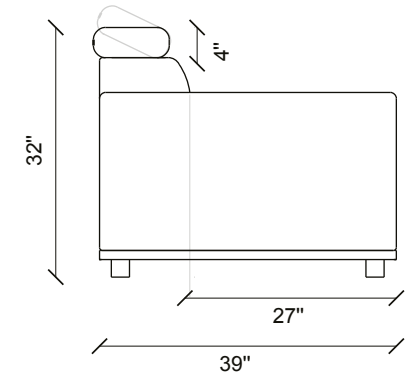

MILOS SOFA SET

2.5 Seat Sofa