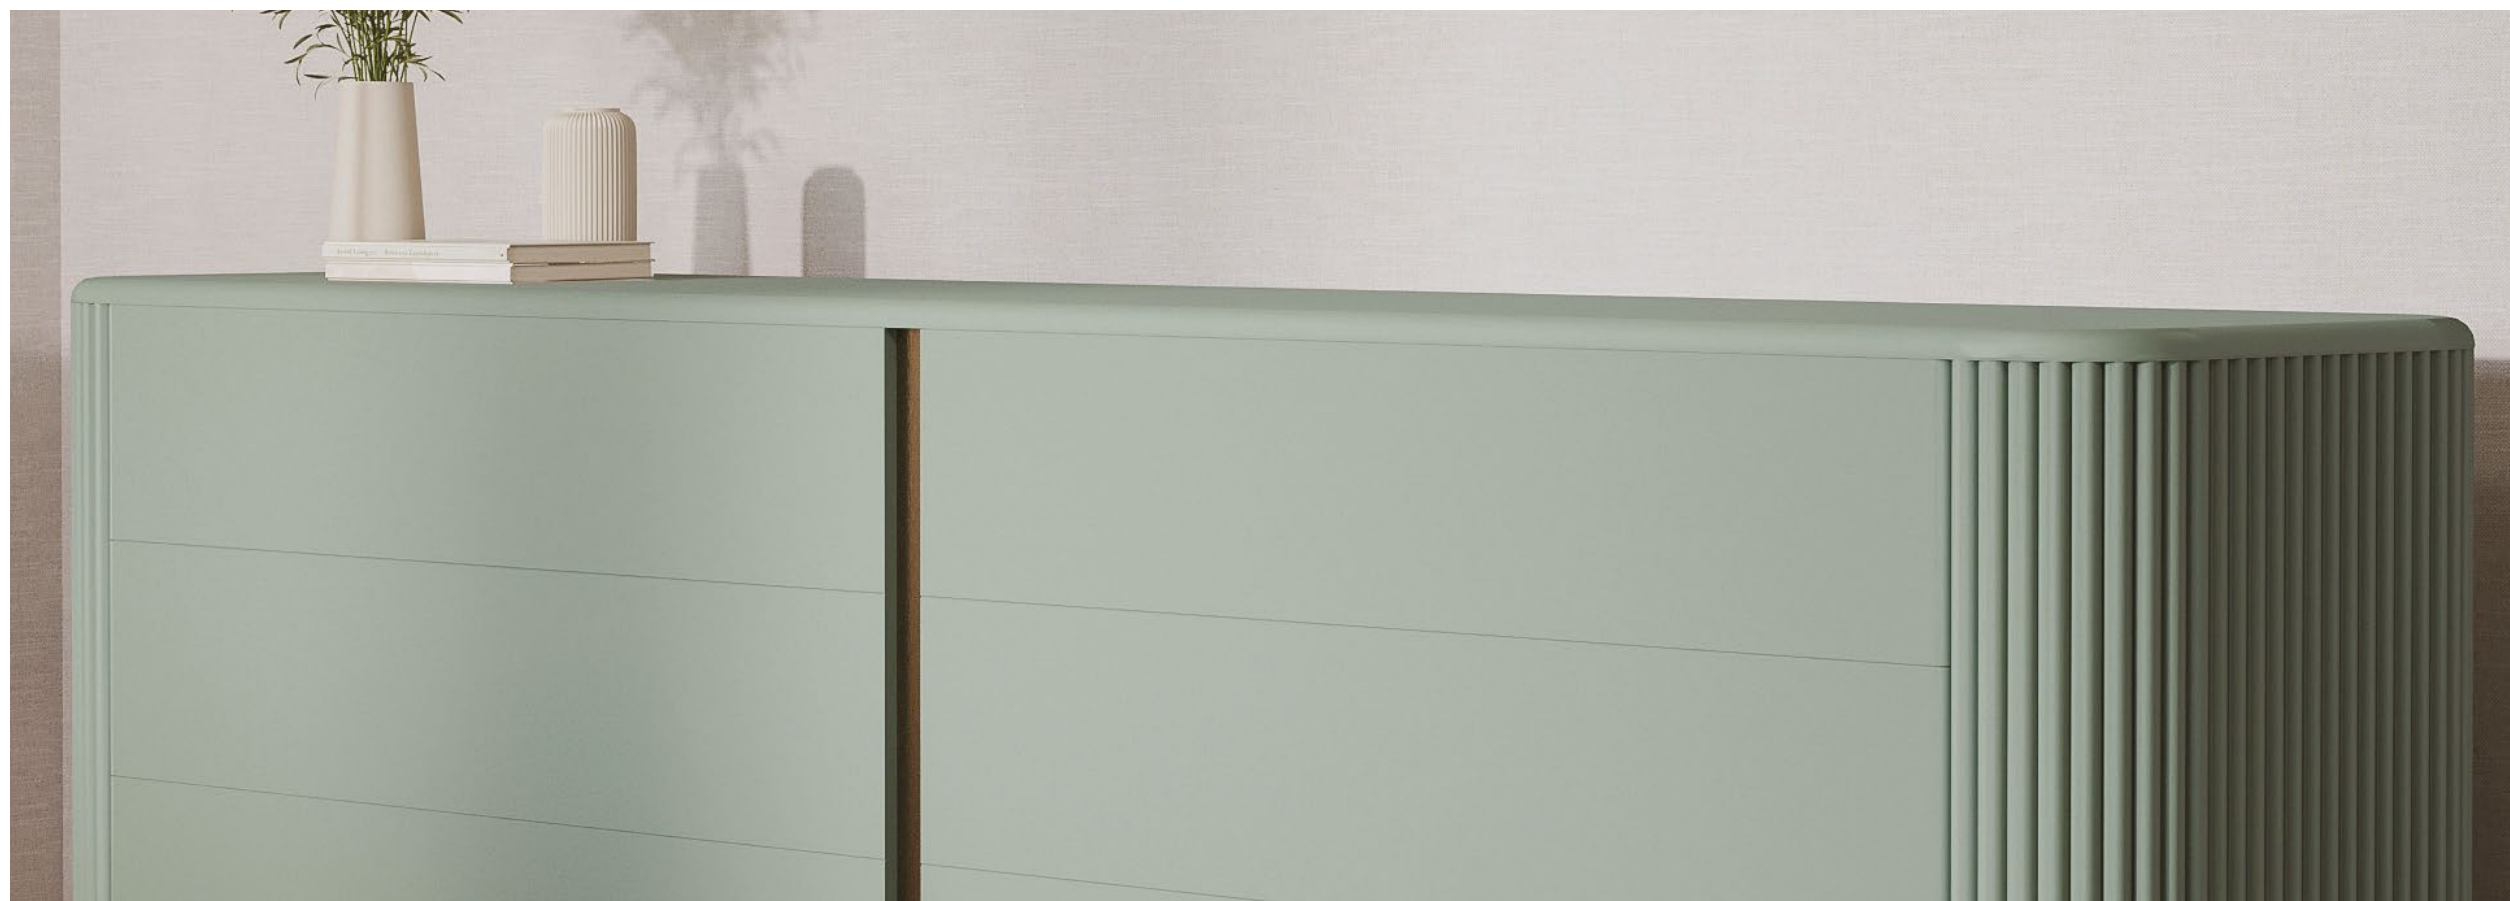

LAGOS BED FRAME WITH HEADBOARD
TECHNICAL CONTENT //

Bed Frame With Headboard & Leg Bench

Modern design, special stitching details on the bed frame with headboard and headboard, curved headboard form, metal footed pouf that completes the series.

Bed Frame

Leg Bench

New Generation Touch to Decoration

Athens

Adding a modern and stylish dynamism to decoration with its smooth and textured surface combination, ATHENS CHEST OF DRAWERS brings a new touch to decoration with its design that can be arranged in different sizes.