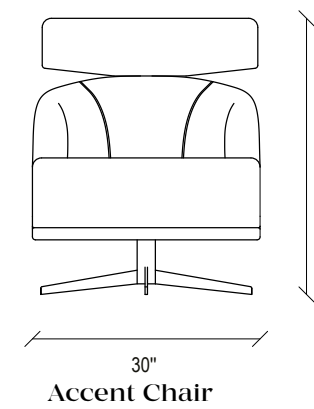

Sofa & Accent Chair

High comfortable seating, rich combination options with different fabric alternatives, boucle fabric application in the colour chart no 2209, metal legs that complete the design, 2 different leg colour alternatives as black and anthracite in the Accent Chair.