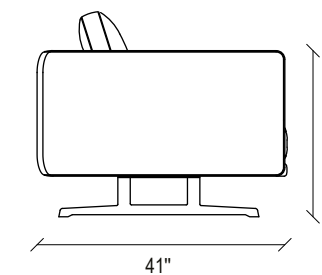

DAKAR MODULAR SOFA GROUP
TECHNICAL CONTENT //

DAKAR MODULAR SOFA GROUP

3 Seat Sofa

41"

Single Armrest Rest Module

41"

2 Seat Sofa

41"