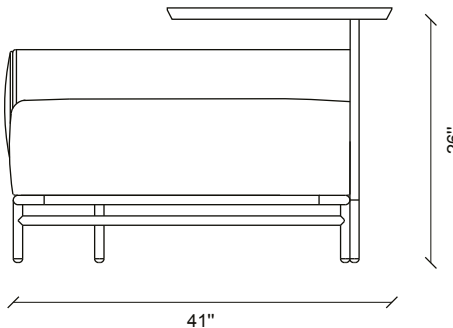

**BLOOM ACCENT CHAIR and POUFF
SET TECHNICAL CONTENT //**

Daybed

Reclining chair with bed feature, metal leg, 5 different color alternatives for standing, metal coffee table with swivel mechanism attached to the seat

Metal Accent Chair

5 different colour alternatives with back cushion, metal legs, standing

Accent Chair

Concealed rotating metal legs mechanism, 5 different colour alternatives for feet, feather foam on the back area

Pouff

Wide and functional use, metal legs in 5 different colour alternatives