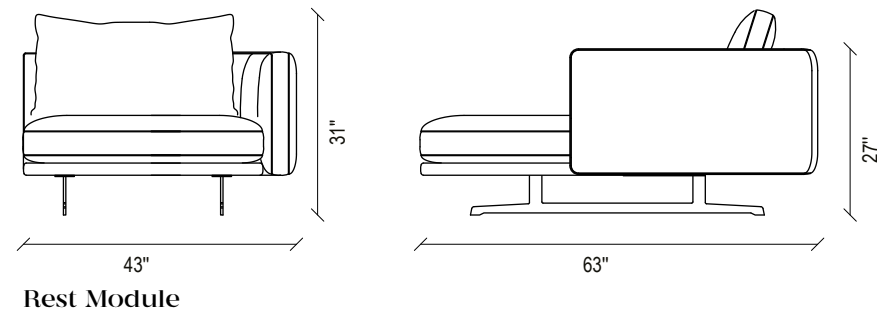

**DAKAR MODULAR SOFA GROUP
TECHNICAL CONTENT //**