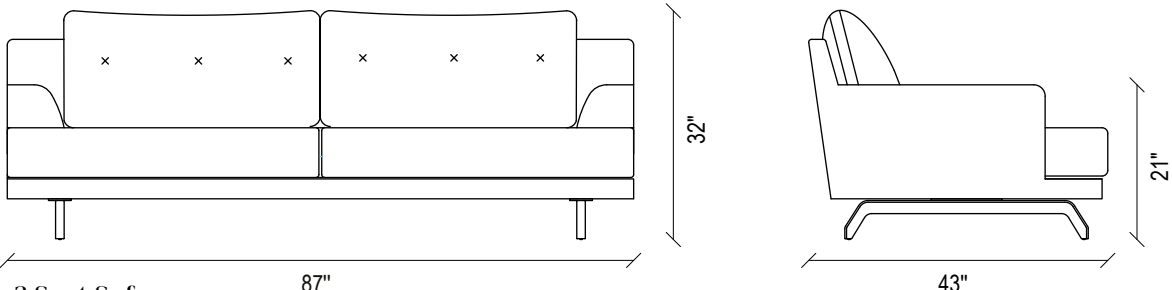

**MILAN SOFA SET
TECHNICAL CONTENT //**

Sofa & Accent Chair

S spring technology in the sitting area, high comfort quality with HR (High Resilience) technology, goose feather on the seat and back cushion filling, black metal leg, rich throw pillow application, black metal leg with swivel mechanism

2 Seat Sofa