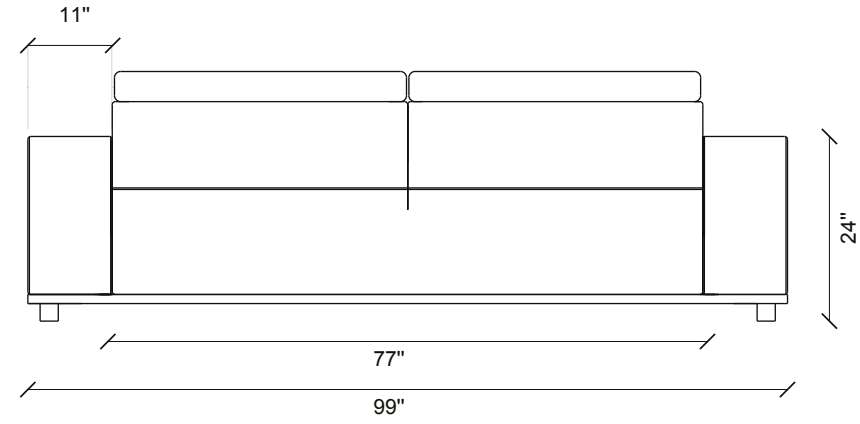

**MILOS SOFA SET
TECHNICAL CONTENT //**

Sofa & Accent Chair

Moving head mechanism in 3-seat and 2.5-seat modules, soft fabric texture, wide arm design, foam structure used in the back and sitting area and feather filling used on the back, wooden leg application on the Accent Chair.

3 Seat Sofa