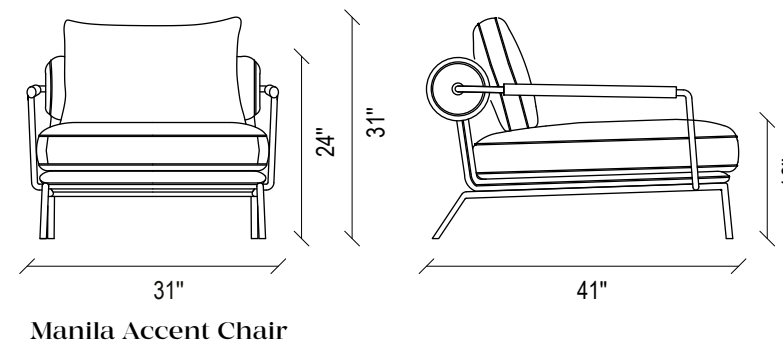

**CANTON SOFA SET
TECHNICAL CONTENT //**

CANTON SOFA SET

Sofa Set

Extra comfort with hybrid foam technology in the sitting area, ability to be a bed when desired thanks to its wide seating, back cushion application, solid skeleton structure and long-lasting use with metal construction, rich decorative pillow application in different shapes and patterns, high wooden legs, 2 colour alternatives as walnut and black

Manila Accent Chair

Original design with cylinder cushion application on the back, high comfort in the sitting area with goose feather in the back cushion filling, all-metal black construction and arm design