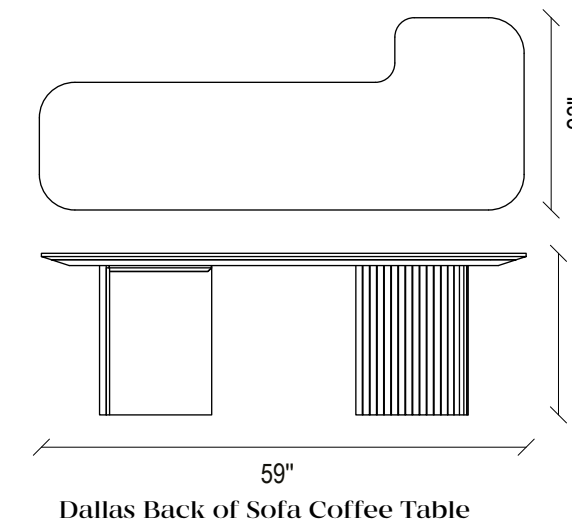

**KARTUM DINING TABLE
TECHNICAL CONTENT //**

KARTUM DINING TABLE

Dinner Table

Natural veneer on MDF, black colour top, metal tumbled gold and marble leg combination, elliptical shape, for 8-10 people

Lima Chair

Black coloured wooden leg with special hexagonal section, metal decorative detail on the legs, curved back form

Olimpia & Olimpia Armrest Chair

Black coloured wooden legs in curvilinear form, curved and oval back form, wooden black colour lapels on the arm of the body

Nassau Coffee Table Set

Coffee table design in 3 different forms.

The coffee table large; marble top, rectangular shape

The coffee table small; black marble top surface, square form

Side table; black marble top surface, round form black colour and tumbled gold metal combination leg design

Dallas Coffee Table Set

Marble top surface, rectangular form, black colour and tumbled gold metal combination leg design