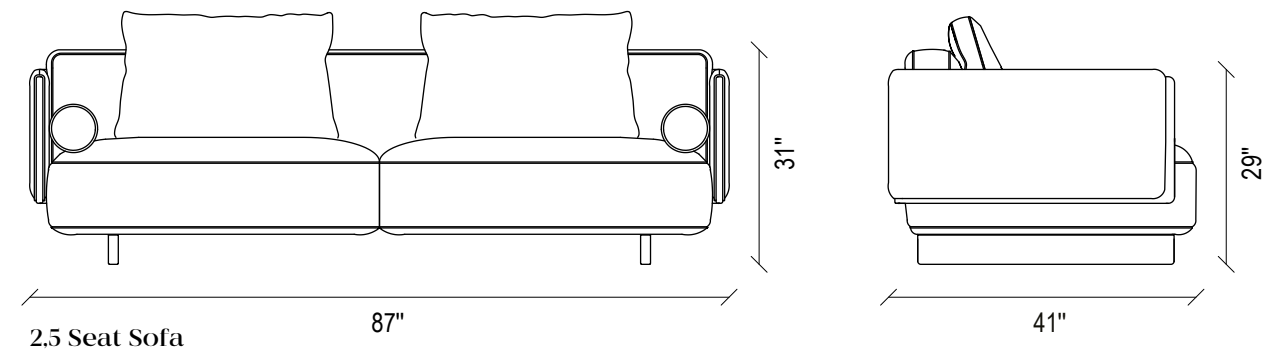

**CANTON SOFA SET
TECHNICAL CONTENT //**

CANTON SOFA SET

Sofa Set

Extra comfort with hybrid foam technology in the sitting area, ability to be a bed when desired thanks to its wide seating, back cushion application, solid skeleton structure and long-lasting use with metal construction, rich decorative pillow application in different shapes and patterns, high wooden legs, 2 colour alternatives as walnut and black

Manila Accent Chair

Original design with cylinder cushion application on the back, high comfort in the sitting area with goose feather in the back cushion filling, all-metal black construction and arm design