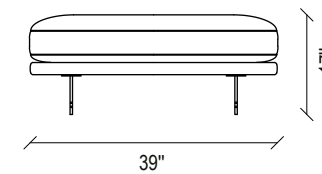

DAKAR MODULAR SOFA GROUP
TECHNICAL CONTENT //

DAKAR MODULAR SOFA GROUP

3 Seat Sofa

41"

Single Armrest Rest Module

41"

2 Seat Sofa

41"