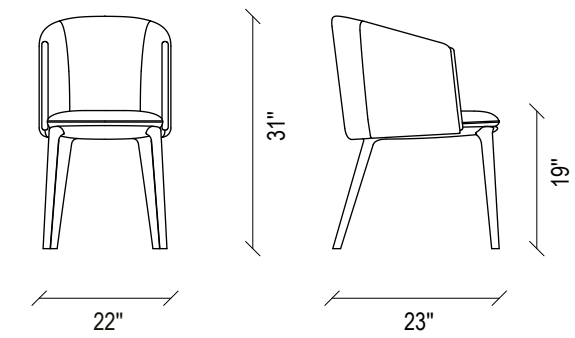

Olimpia Chair