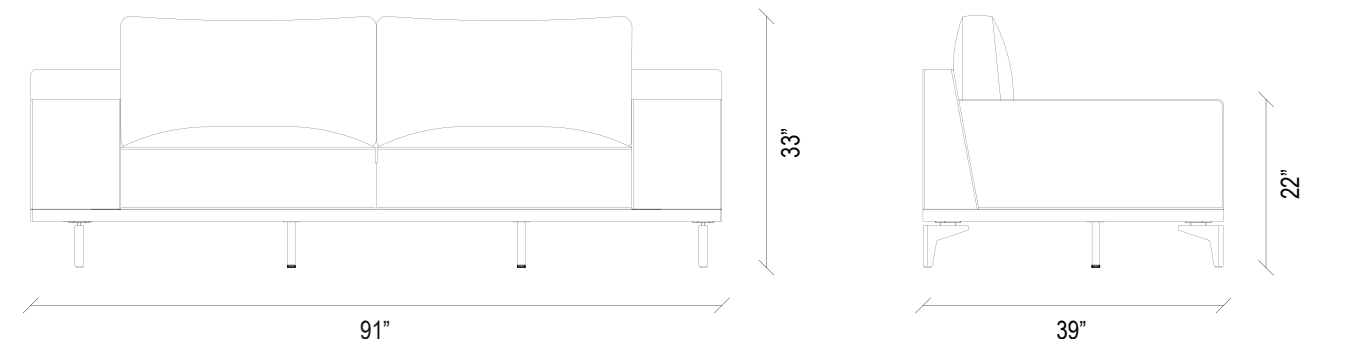

2.5 Seat Sofa