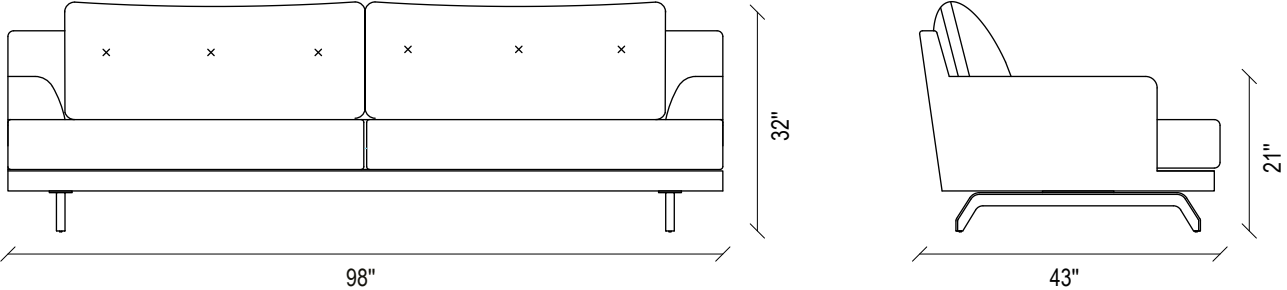

**MILAN SOFA SET
TECHNICAL CONTENT //**

Sofa & Accent Chair

S spring technology in the sitting area, high comfort quality with HR (High Resilience) technology, goose feather on the seat and back cushion filling, black metal leg, rich throw pillow application, black metal leg with swivel mechanism

3 Seat Sofa