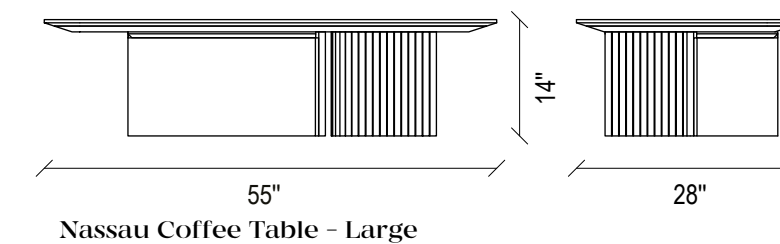

Nassau Coffee Table Set

Coffee table design in 3 different forms.

The coffee table large; marble top, rectangular shape

The coffee table small; black marble top surface, square form

Side table; black marble top surface, round form black colour and tumbled gold metal combination leg design

Dallas Coffee Table Set

Marble top surface, rectangular form, black colour and tumbled gold metal combination leg design

Dallas Back of Sofa Coffee Table

Dallas C Coffee Table

Nassau Side Table

Nassau Coffee Table - Small