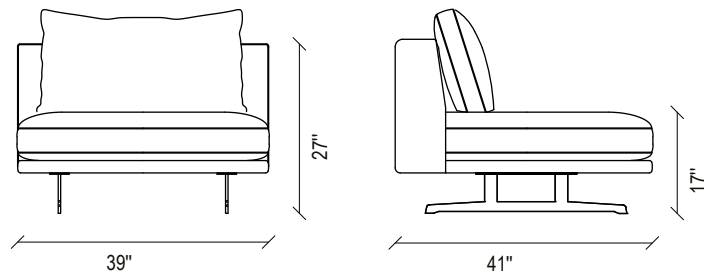

**DAKAR MODULAR SOFA GROUP
TECHNICAL CONTENT //**