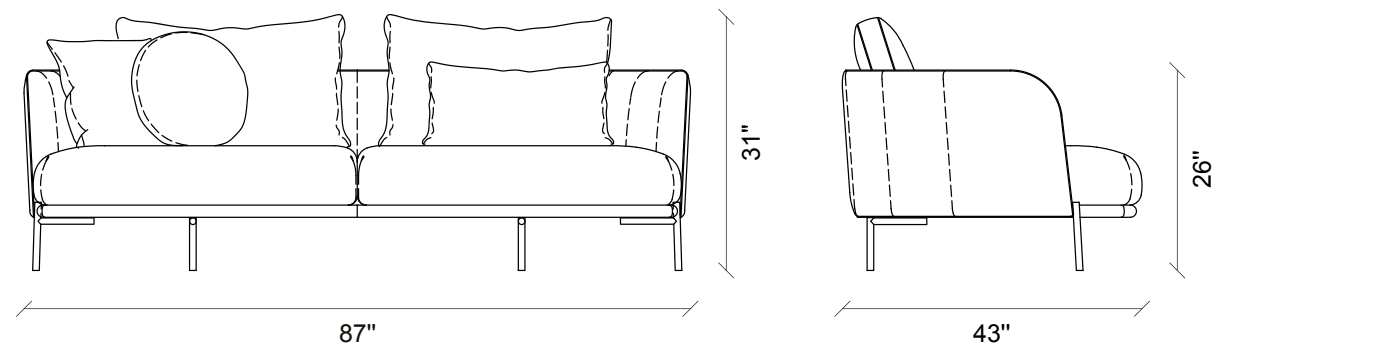

Seoul 3 Seat Sofa