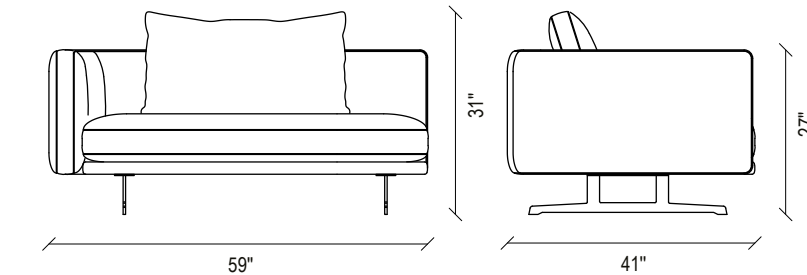

**DAKAR MODULAR SOFA GROUP
TECHNICAL CONTENT //**