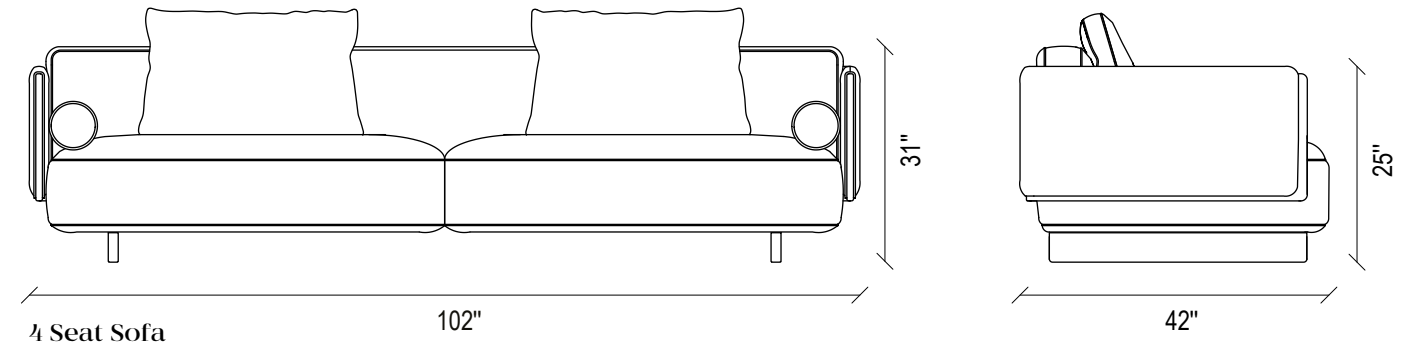

**CANTON SOFA SET
TECHNICAL CONTENT //**

CANTON SOFA SET

Sofa Set

Extra comfort with hybrid foam technology in the sitting area, ability to be a bed when desired thanks to its wide seating, back cushion application, solid skeleton structure and long-lasting use with metal construction, rich decorative pillow application in different shapes and patterns, high wooden legs, 2 colour alternatives as walnut and black

Manila Accent Chair

Original design with cylinder cushion application on the back, high comfort in the sitting area with goose feather in the back cushion filling, all-metal black construction and arm design