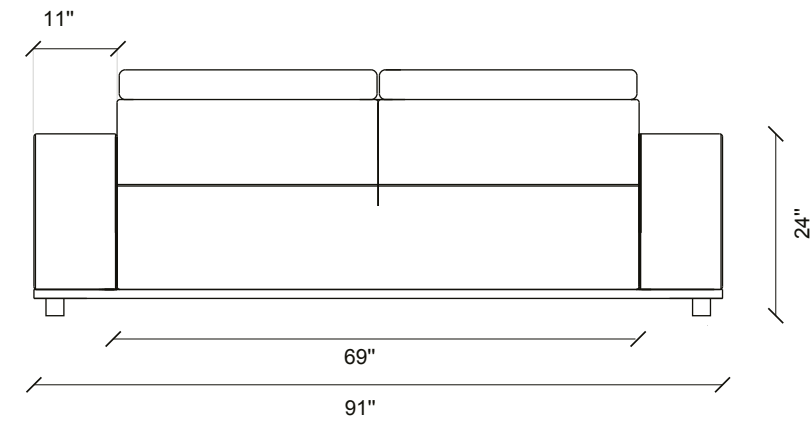

MILOS SOFA SET

2.5 Seat Sofa