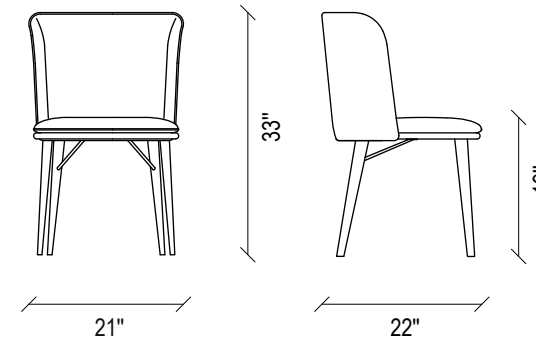

NAGOYA DINING TABLE

Nagoya Marble Table

Dining Table

Marble top, metal tumbled gold and black foot application in elliptical form, for 8-10 people

Lima Chair

Black coloured wooden leg with special hexagonal section, metal decorative detail on the legs, curved back form