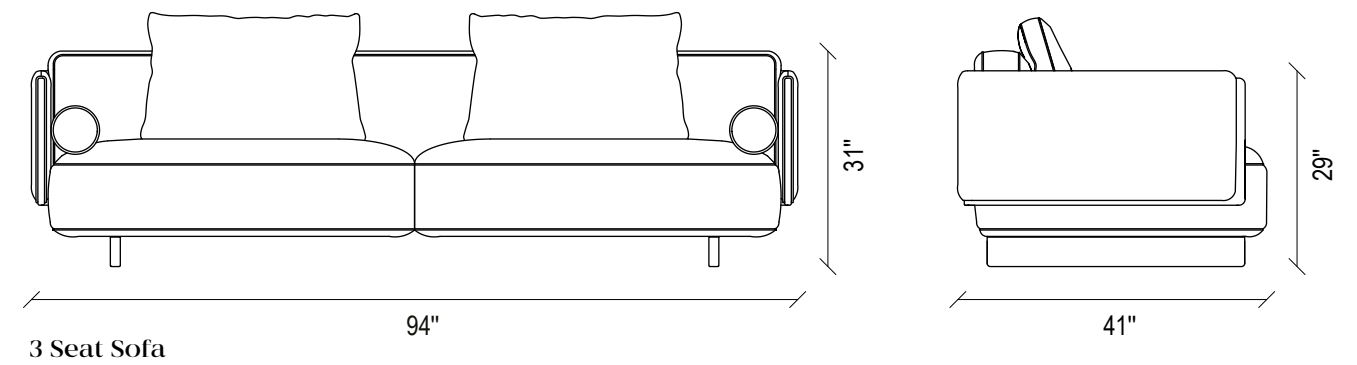

**CANTON SOFA SET
TECHNICAL CONTENT //**

CANTON SOFA SET

Sofa Set

Extra comfort with hybrid foam technology in the sitting area, ability to be a bed when desired thanks to its wide seating, back cushion application, solid skeleton structure and long-lasting use with metal construction, rich decorative pillow application in different shapes and patterns, high wooden legs, 2 colour alternatives as walnut and black

Manila Accent Chair

Original design with cylinder cushion application on the back, high comfort in the sitting area with goose feather in the back cushion filling, all-metal black construction and arm design