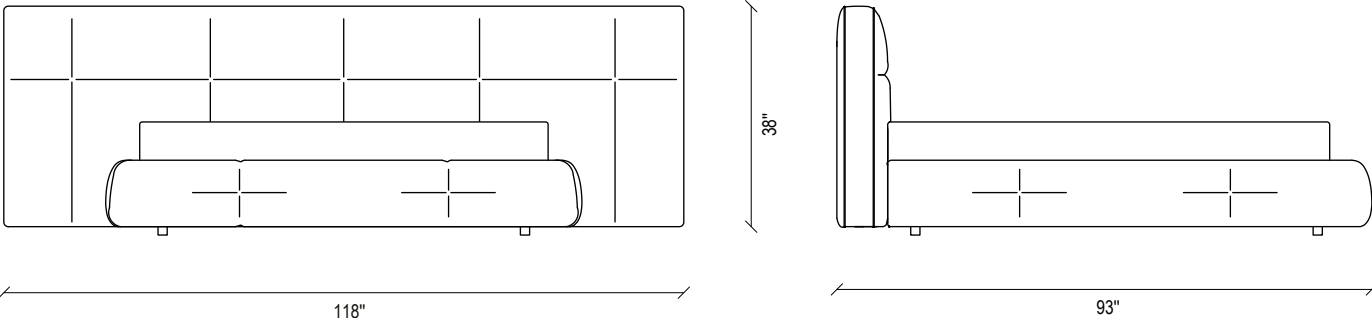

LAGOS BED FRAME WITH HEADBOARD
TECHNICAL CONTENT //

Bed Frame With Headboard & Leg Bench

Modern design, special stitching details on the bed frame with headboard and headboard, curved headboard form, metal footed pouf that completes the series.

Bed Frame