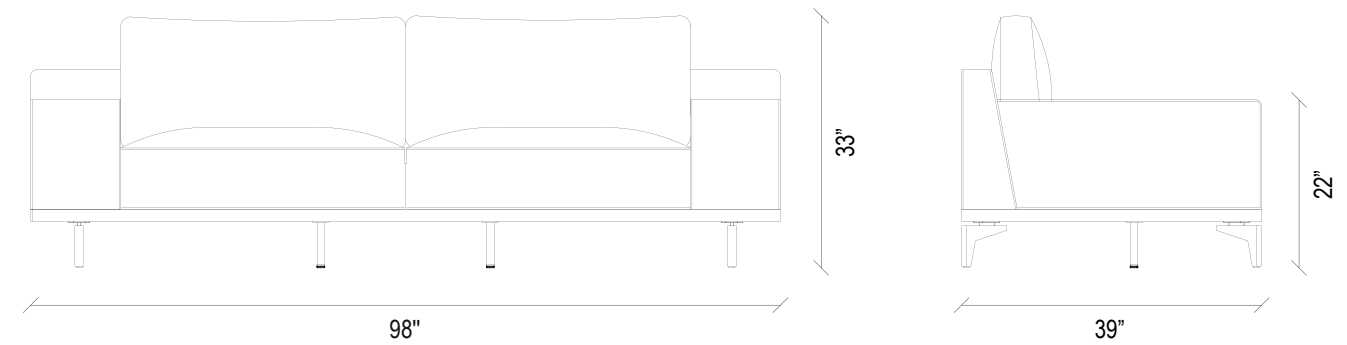

VIERA SOFA SET
TECHNICAL CONTENT //

VIERA SOFA SET

3 Seat Sofa