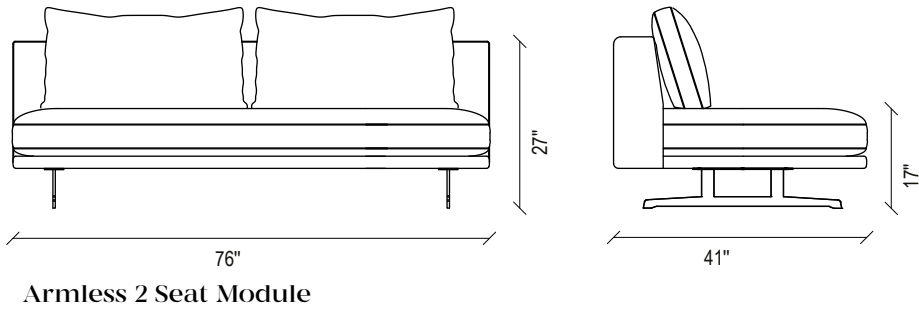

**DAKAR MODULAR SOFA GROUP
TECHNICAL CONTENT //**