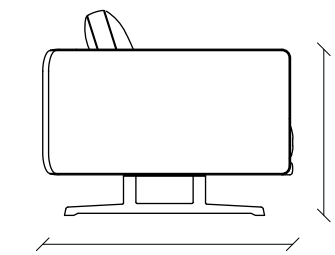

DAKAR MODULAR SOFA GROUP
TECHNICAL CONTENT //

DAKAR MODULAR SOFA GROUP

3 Seat Sofa

41"

Single Armrest Rest Module

41"

2 Seat Sofa

41"