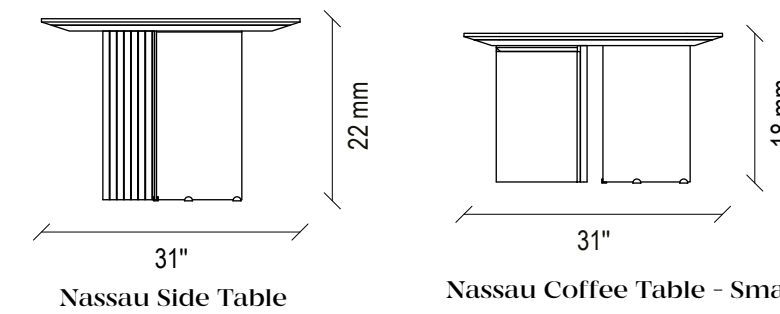

Dallas Back of Sofa Coffee Table