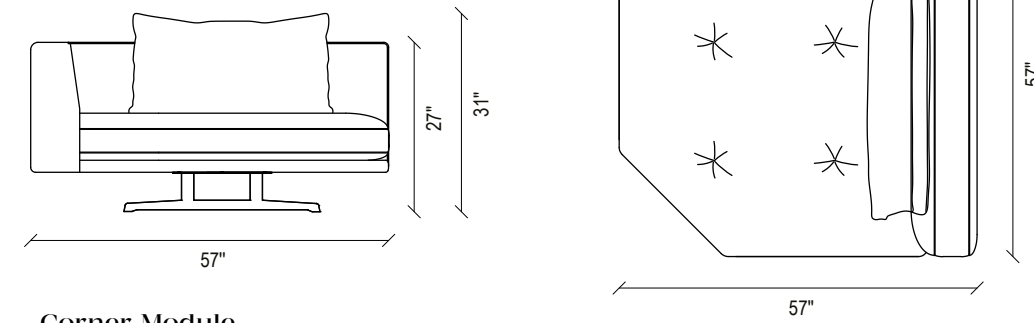

**DAKAR MODULAR SOFA GROUP
TECHNICAL CONTENT //**