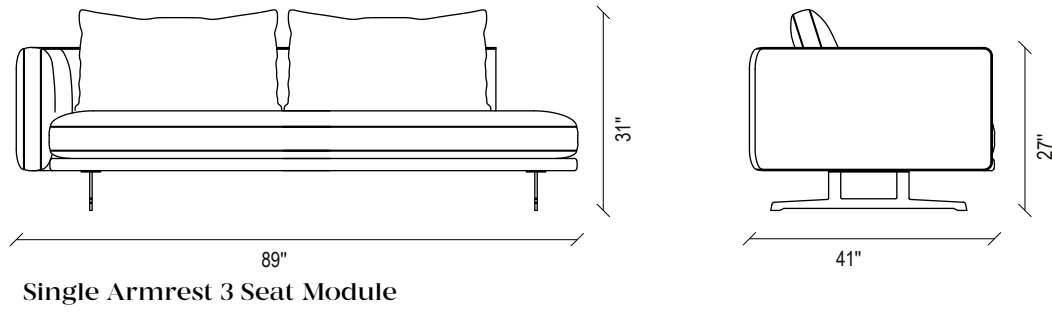

**DAKAR MODULAR SOFA GROUP
TECHNICAL CONTENT //**