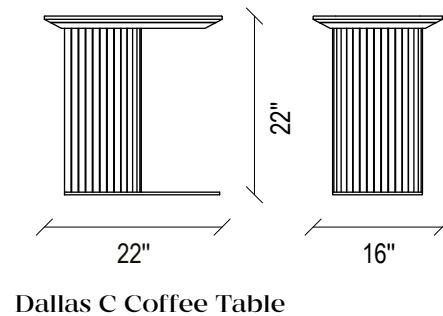

Dallas C Coffee Table