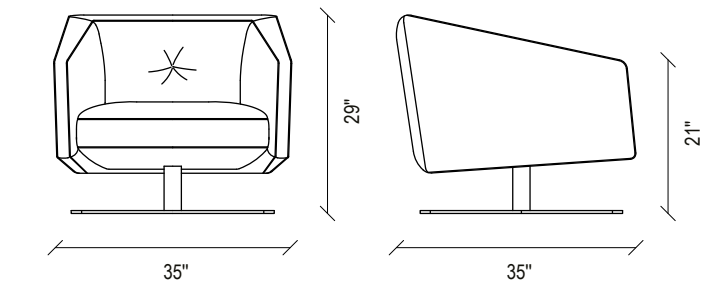

**DAKAR MODULAR SOFA GROUP
TECHNICAL CONTENT //**