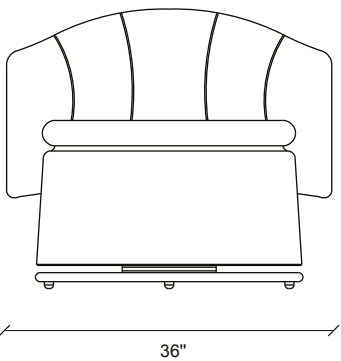

**BLOOM ACCENT CHAIR and POUFF
SET TECHNICAL CONTENT //**

Accent Chair