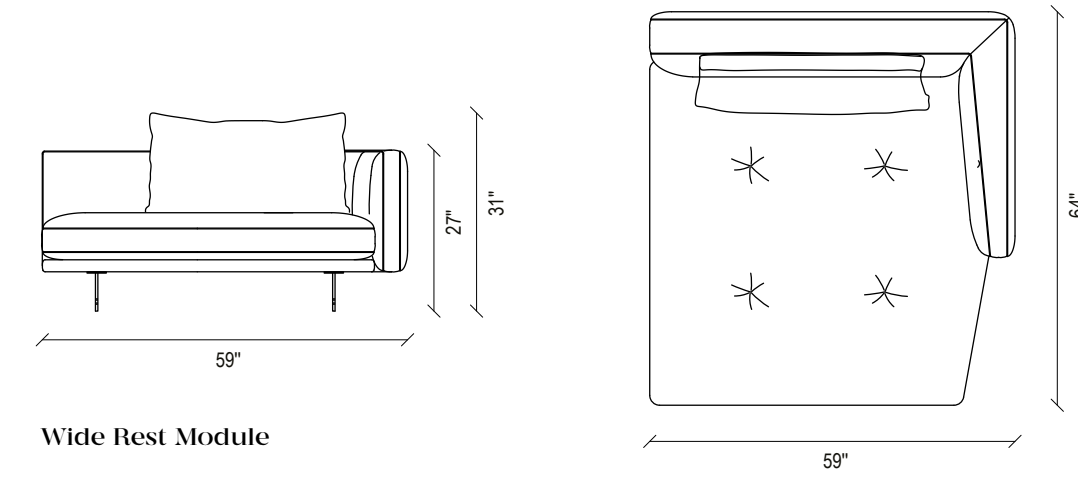

**DAKAR MODULAR SOFA GROUP
TECHNICAL CONTENT //**