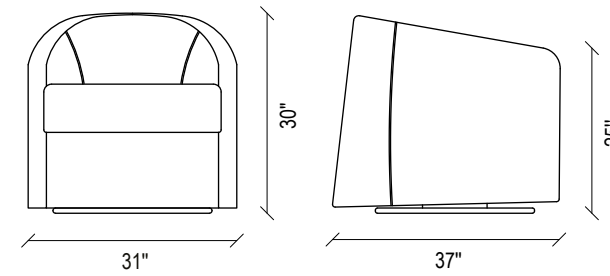

VIERA SOFA SET
TECHNICAL CONTENT //

VIERA SOFA SET

3 Seat Sofa

2.5 Seat Sofa

Viera Accent Chair

Viera Accent Chair - Swivel Leg

Sofa & Accent Chair

Back support profile for protecting the product's form in 3-seat and 2.5-seat sofas, high comfort with its goose feather in the back cushion filling, wide seating area that provides single bed comfort when the back cushions are removed, easily wipeable fabric structure provides convenience for cleaning, 3 different metal leg color options as Black, Gold and Rose, 2 different armchair design alternatives with fixed and swivel legs.